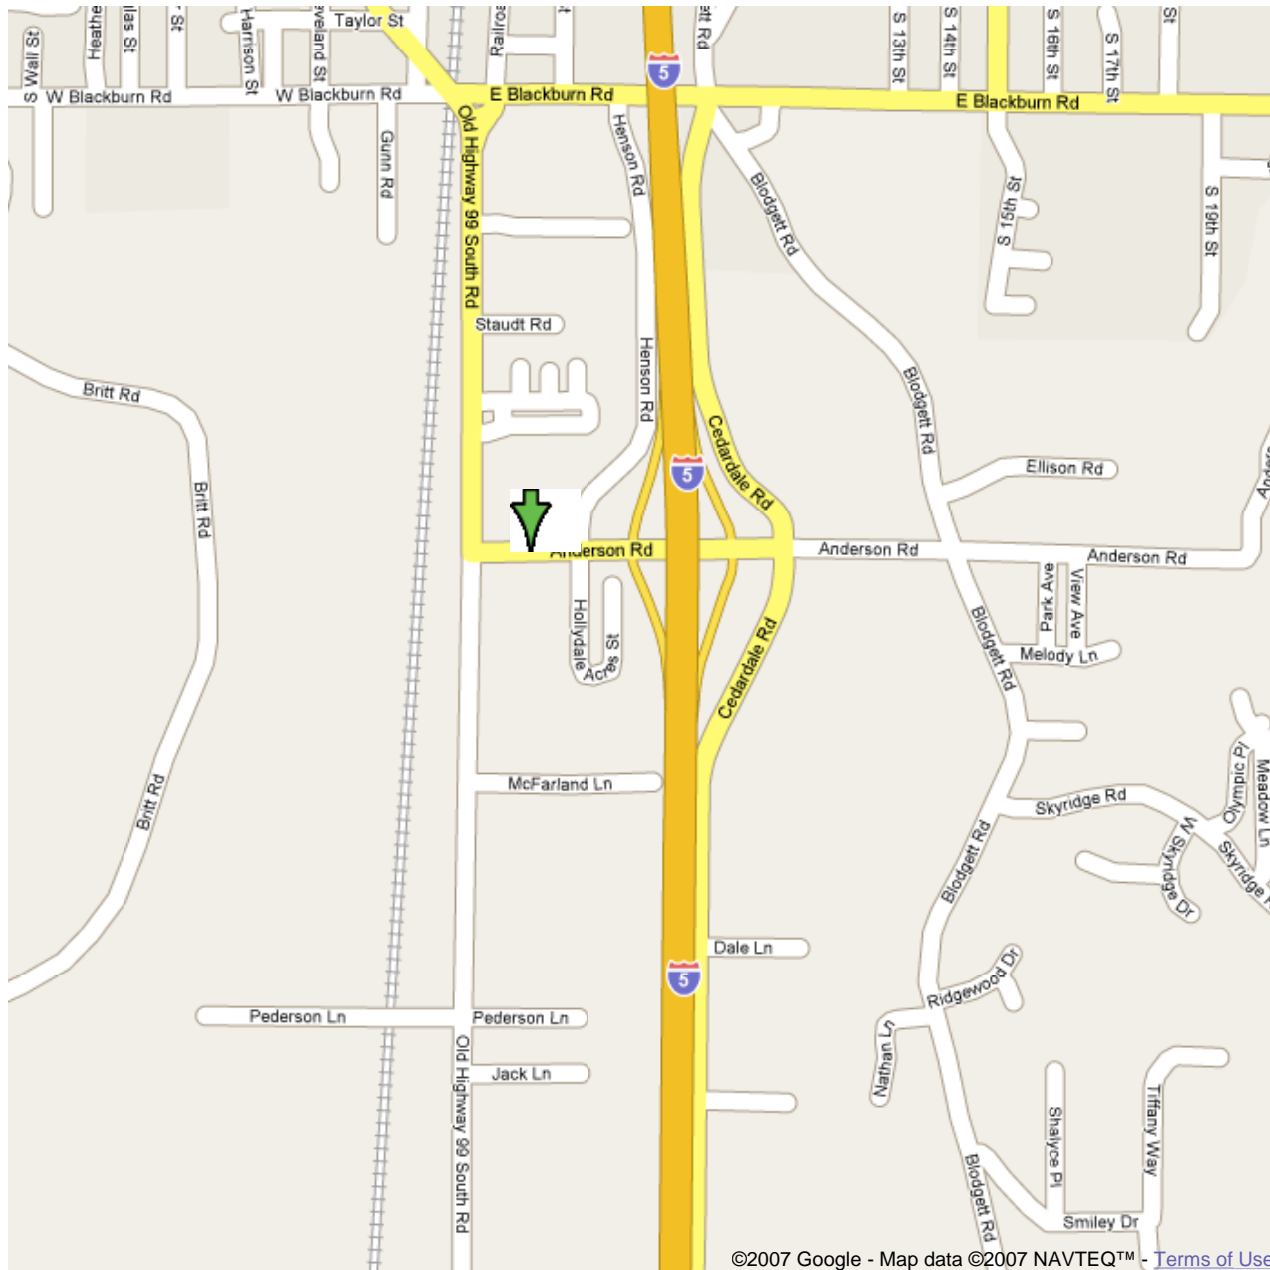

Address **306 Anderson Rd**  
**Mt Vernon, WA 98273**

Notes Take I-5 Exit 225 - Anderson Road, go west 1 block on Anderson Road

©2007 Google - Map data ©2007 NAVTEQ™ - [Terms of Use](#)